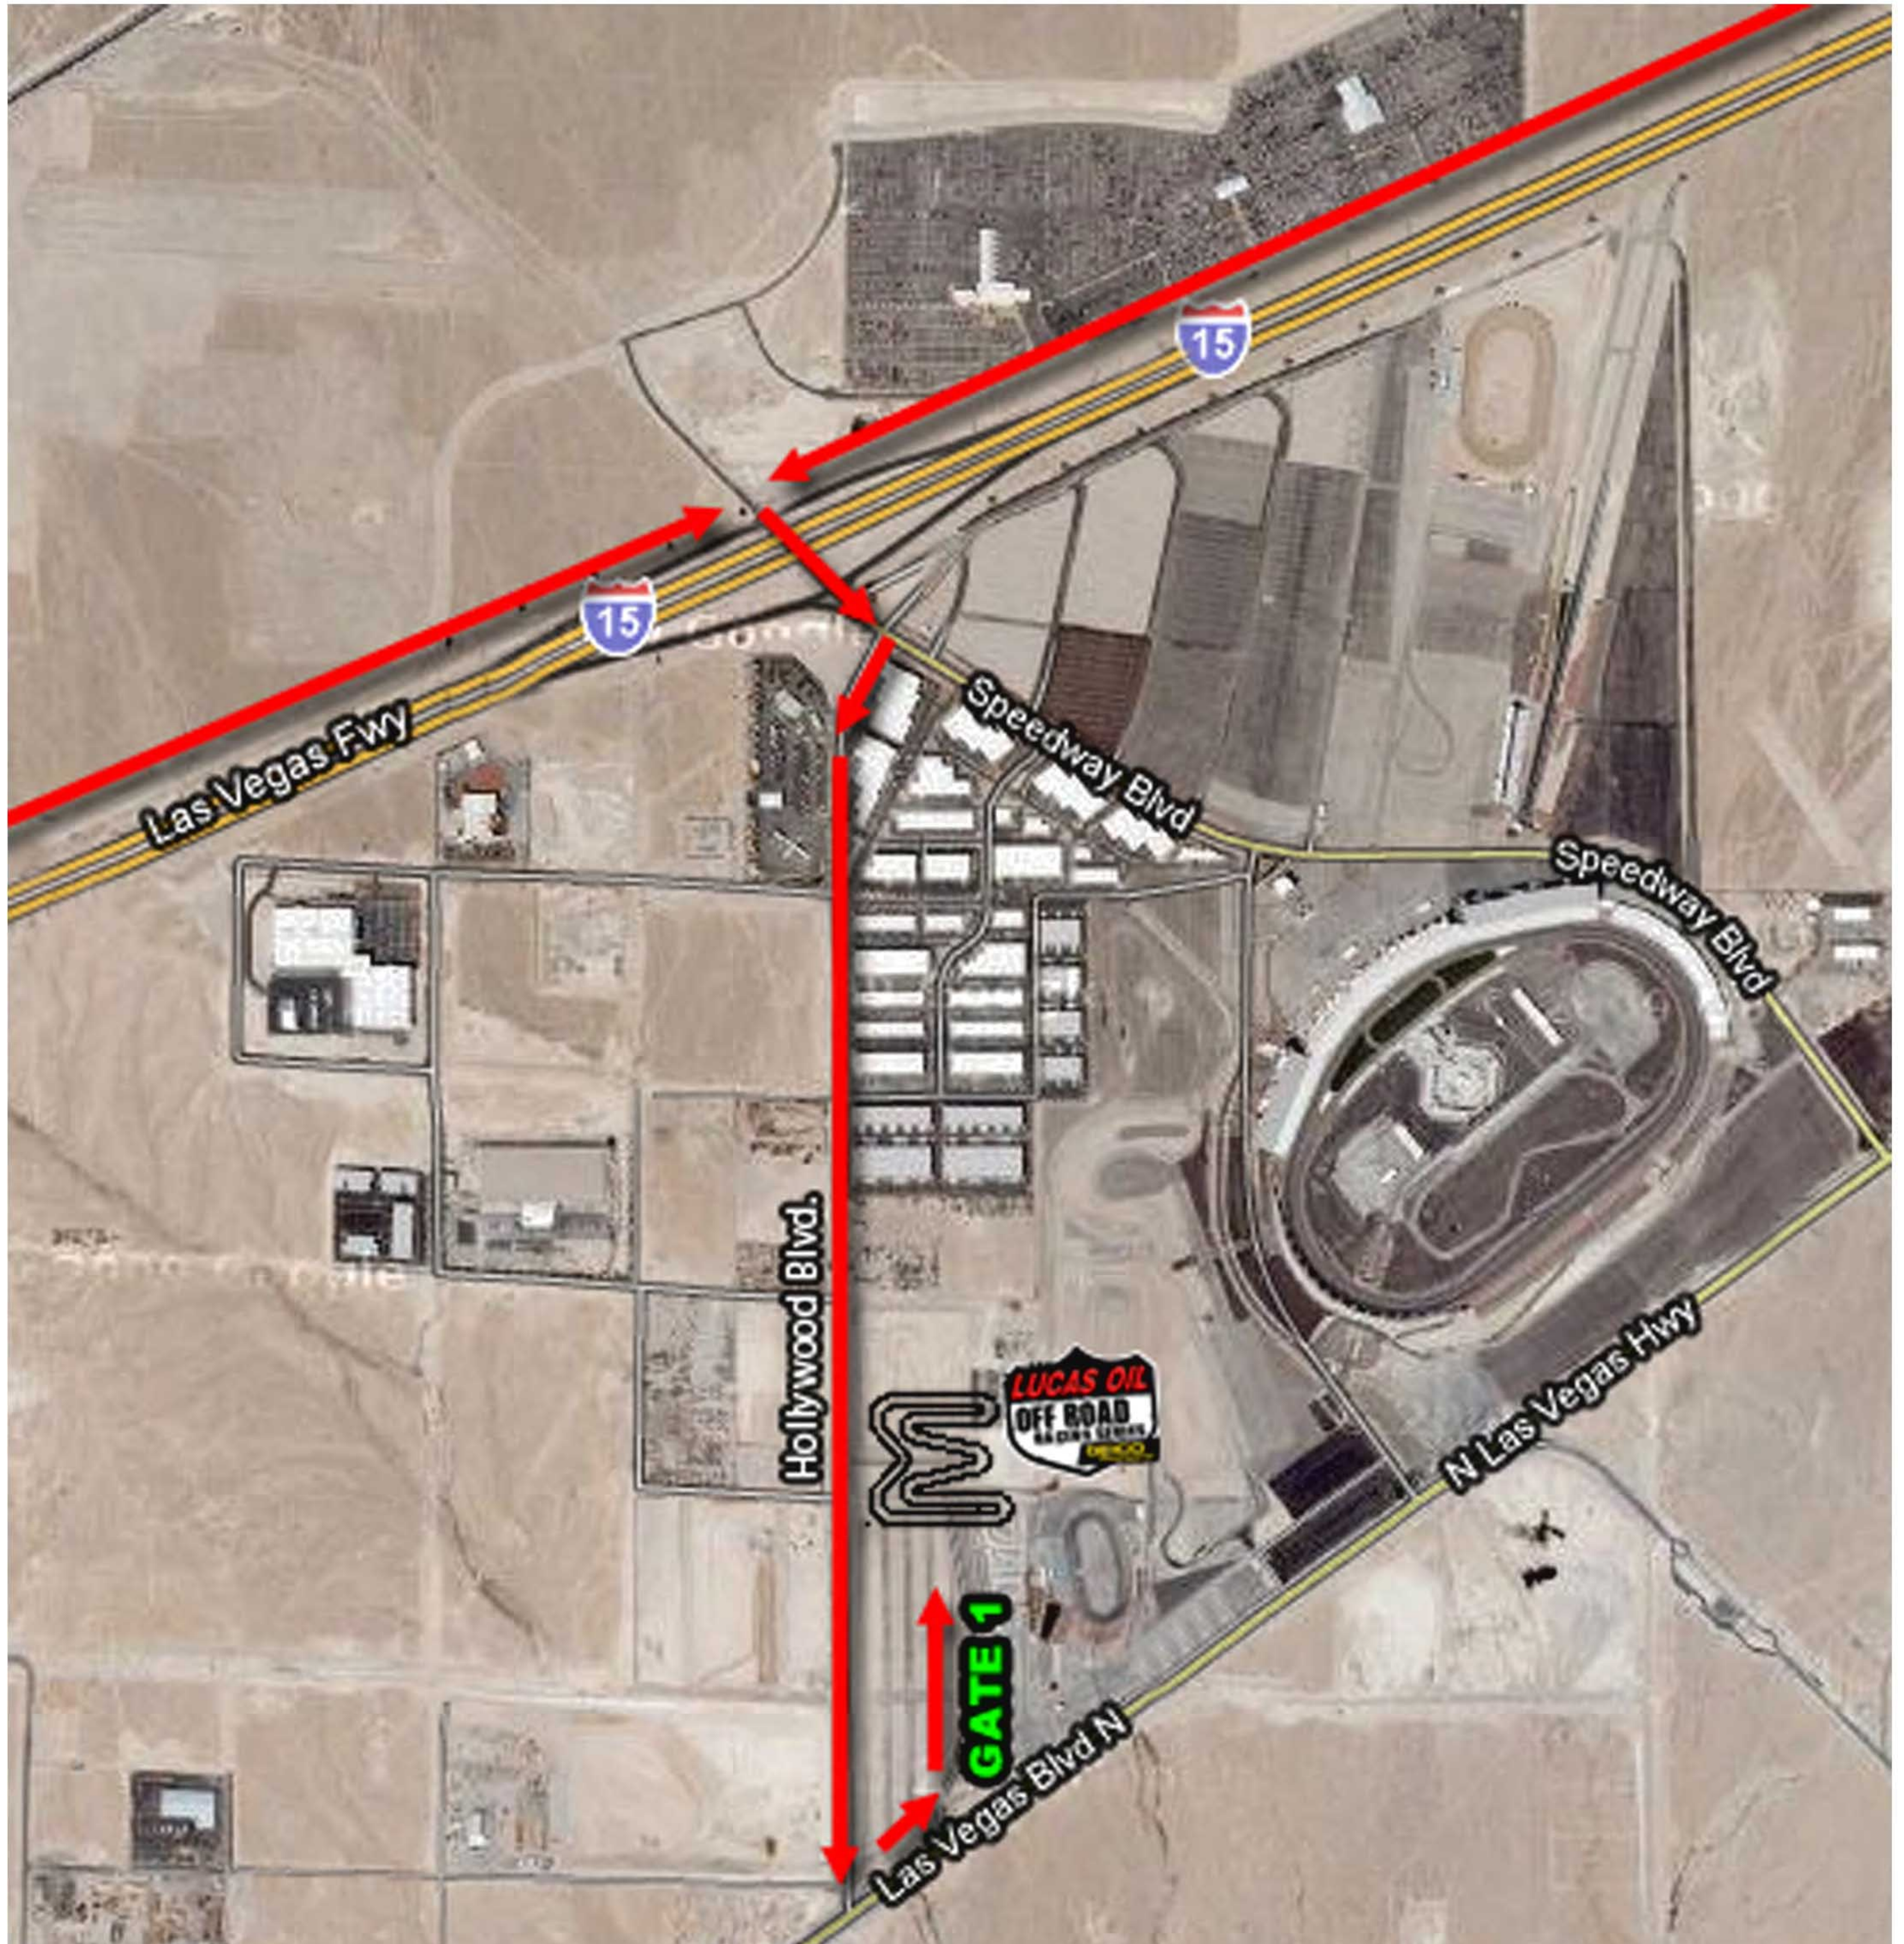

# DIRECTIONS TO LUCAS OIL OFF ROAD AT LAS VEGAS MOTOR SPEEDWAY

- TAKE THE 15 FREEWAY TO SPEEDWAY BLVD.
- EXIT SPEEDWAY BLVD. TOWARDS HOLLYWOOD BLVD.
- TURN RIGHT ON HOLLYWOOD BLVD.
- TURN LEFT ON N. LAS VEGAS BLVD.
- TURN LEFT TO ENTRANCE AT GATE 1
- FOLLOW SERIES SIGNS TO DESIGNATED AREA